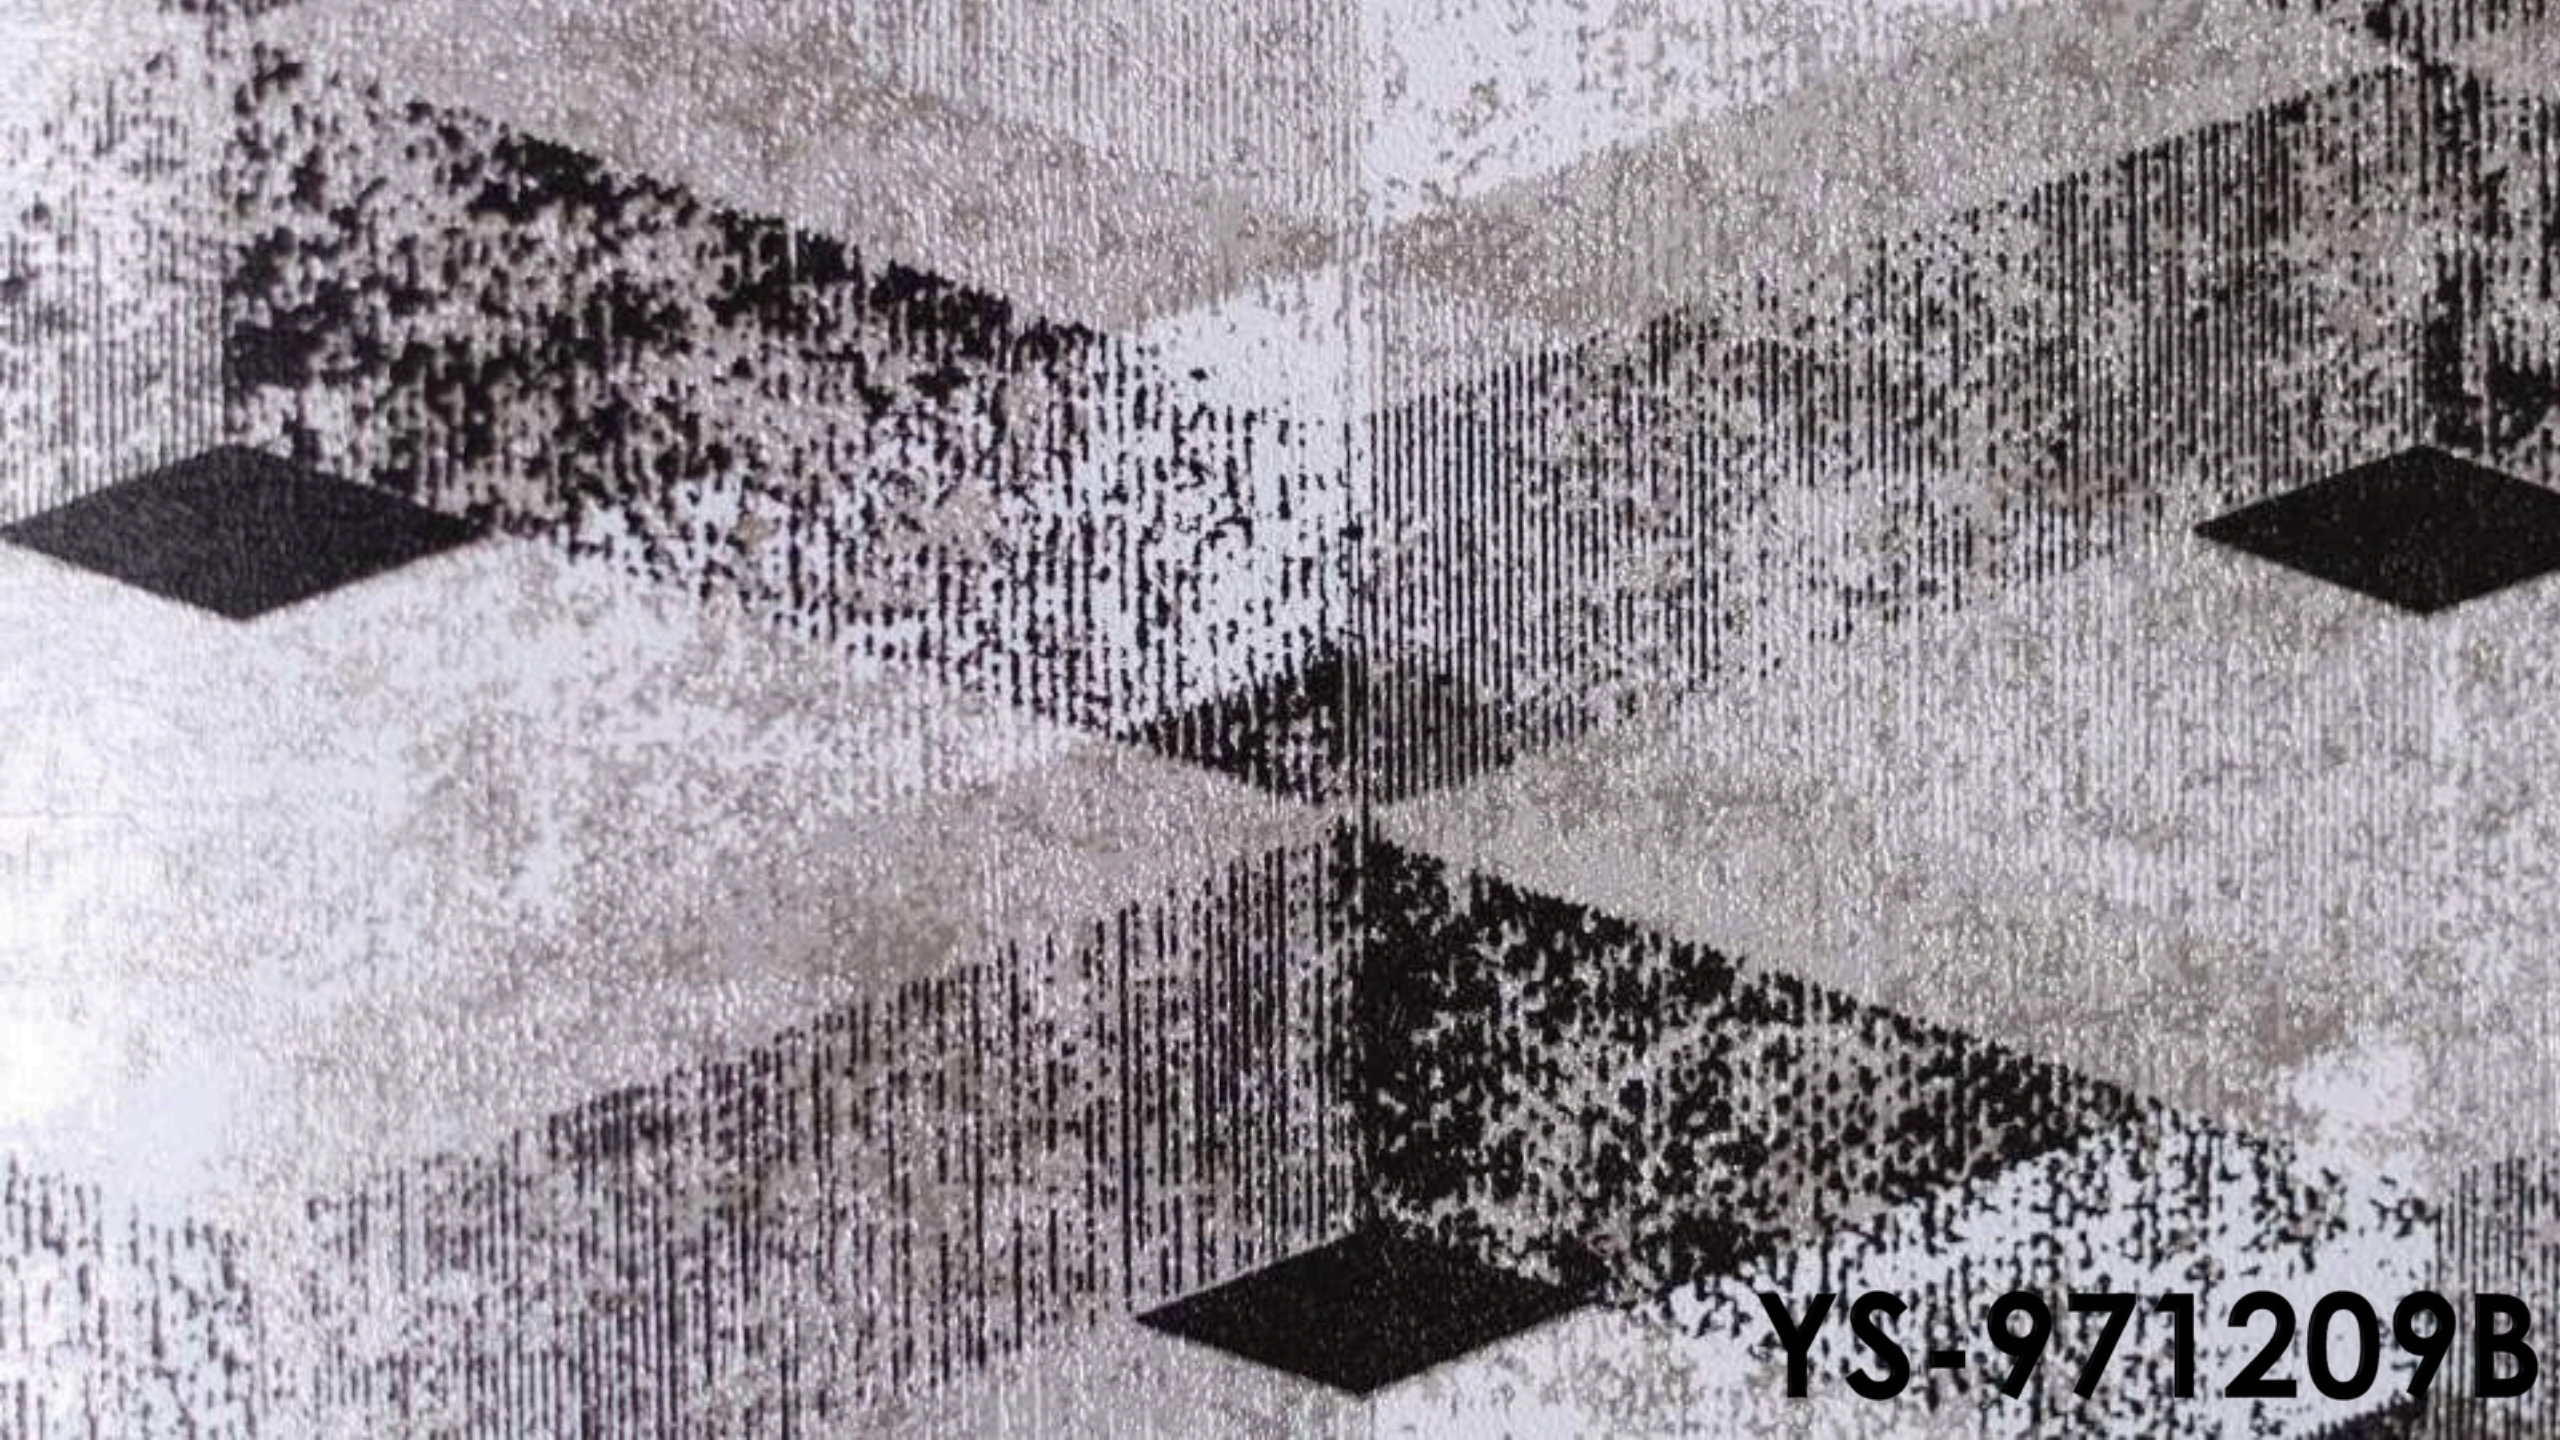

YS-971209B