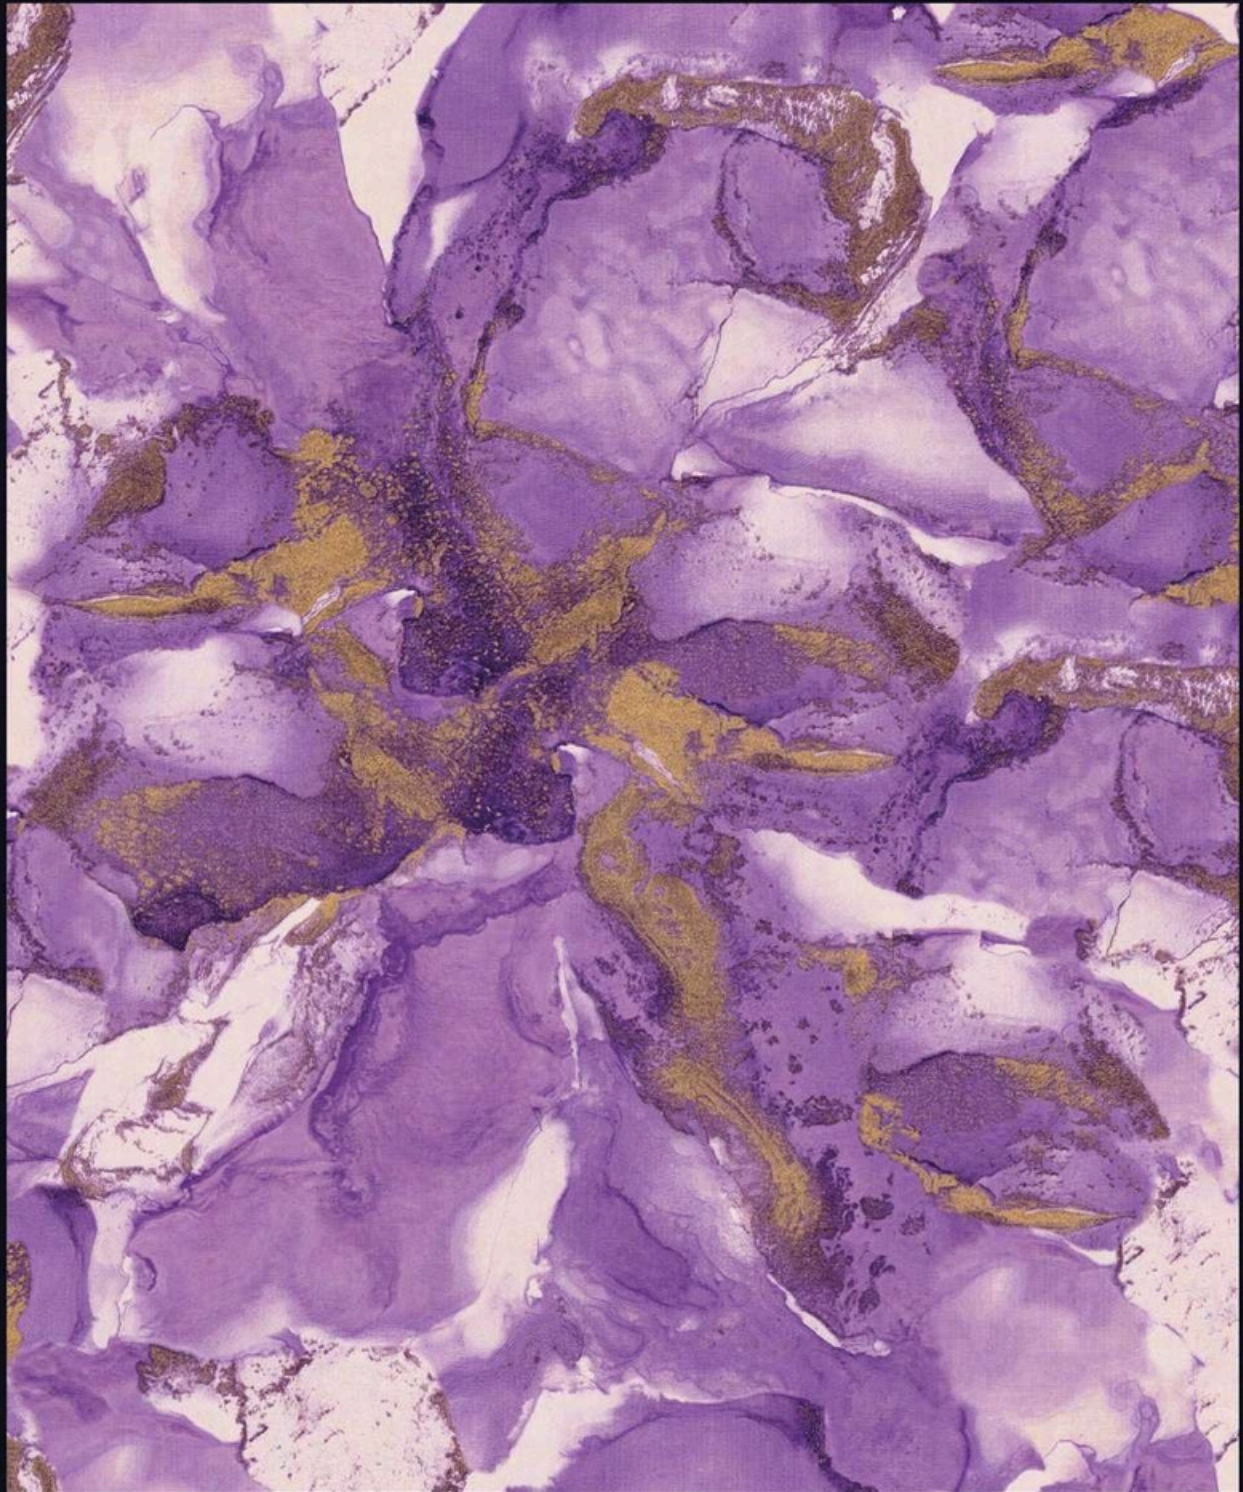

WOW KIDS

THE HIGH-QUALITY WALLPAPER

KD401

THE HIGH-QUALITY WALLPAPER

KD402

THE HIGH-QUALITY WALLPAPER

KD403

THE HIGH-QUALITY WALLPAPER

KD404

THE HIGH-QUALITY WALLPAPER

KD405

THE HIGH-QUALITY WALLPAPER

When the space is shrouded in blue, we seem to enter the underwater world. With the warm sand color, we enjoy the magnificent, interesting and cool emotional atmosphere in the surging sea water.