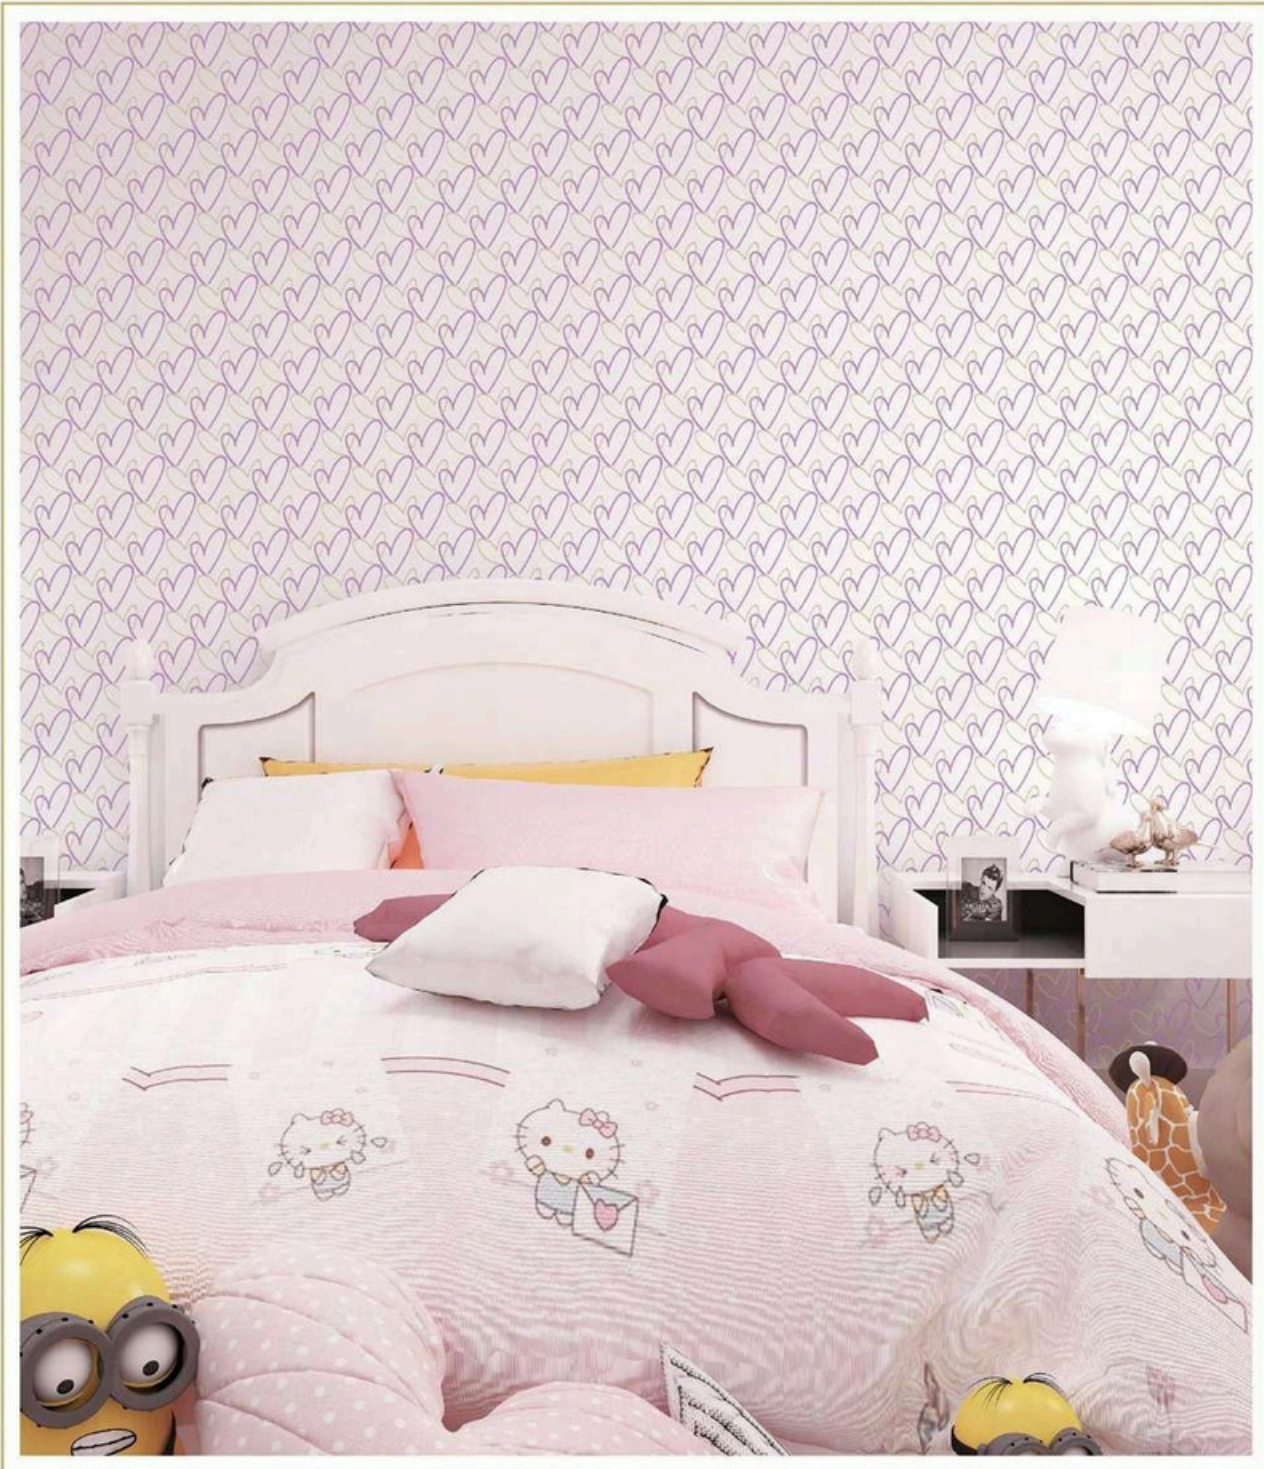

WOW KIDS

When the space is shrouded in blue, we seem to enter the underwater world. With the warm sand color, we enjoy the magnificent, interesting and cool emotional atmosphere in the surging sea water.